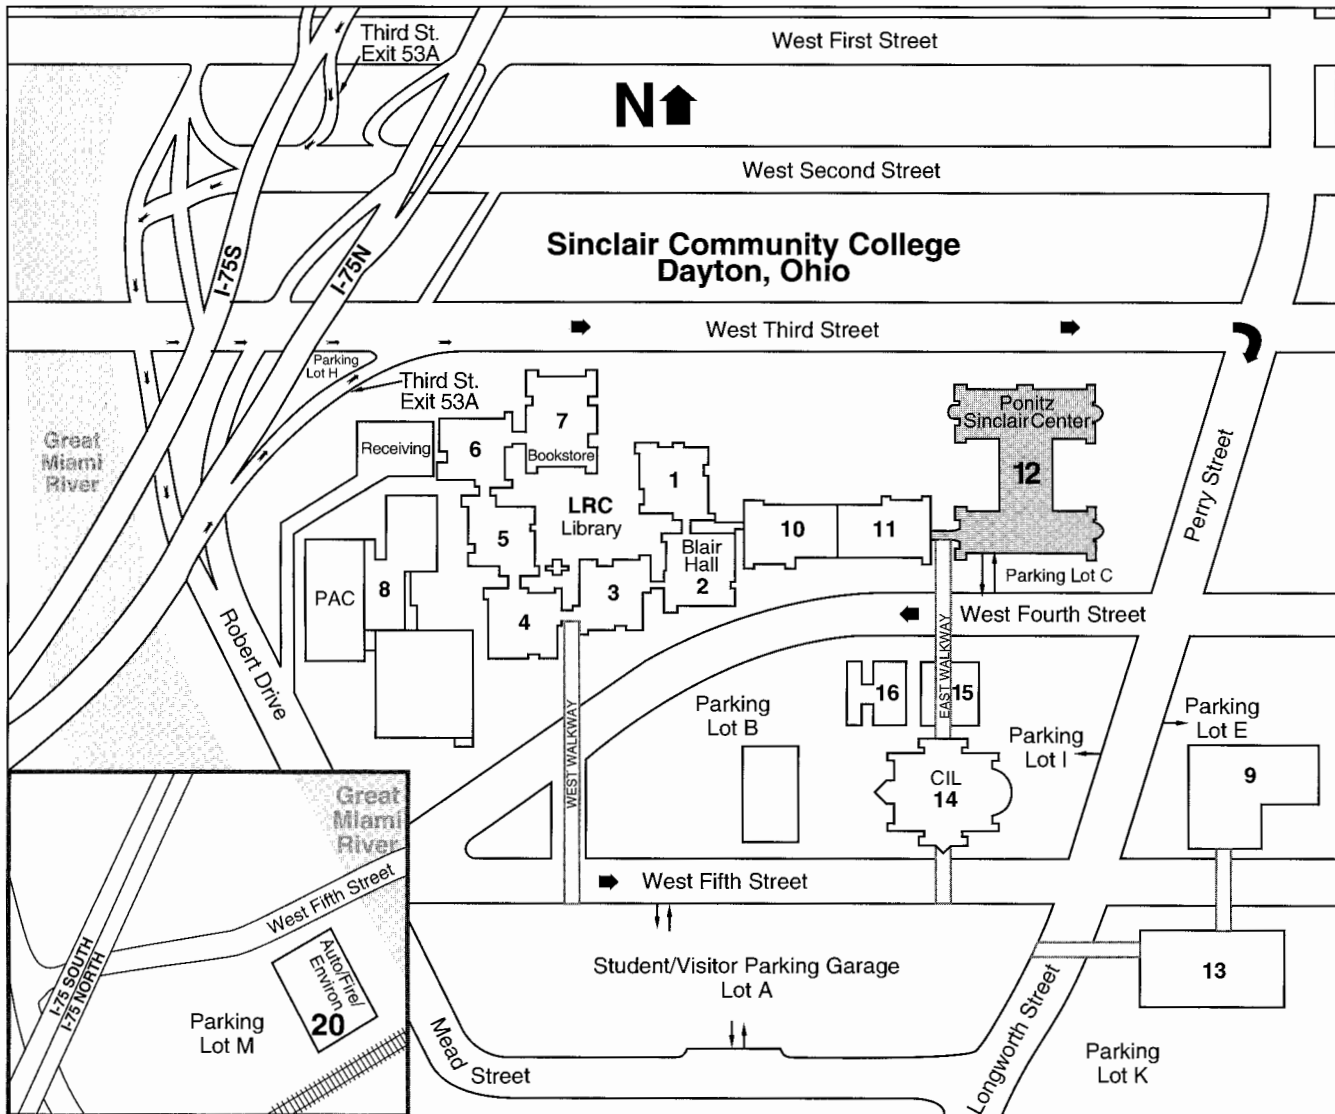

DAVID H. PONITZ SINCLAIR CENTER

Training and Conference Services

Directions to Sinclair Center

- Take the Third Street exit 53A off of I-75 (northbound or Southbound)
- Turn right on Perry Street
- Right on Fourth Street then right into the underground parking in the Sinclair Center.